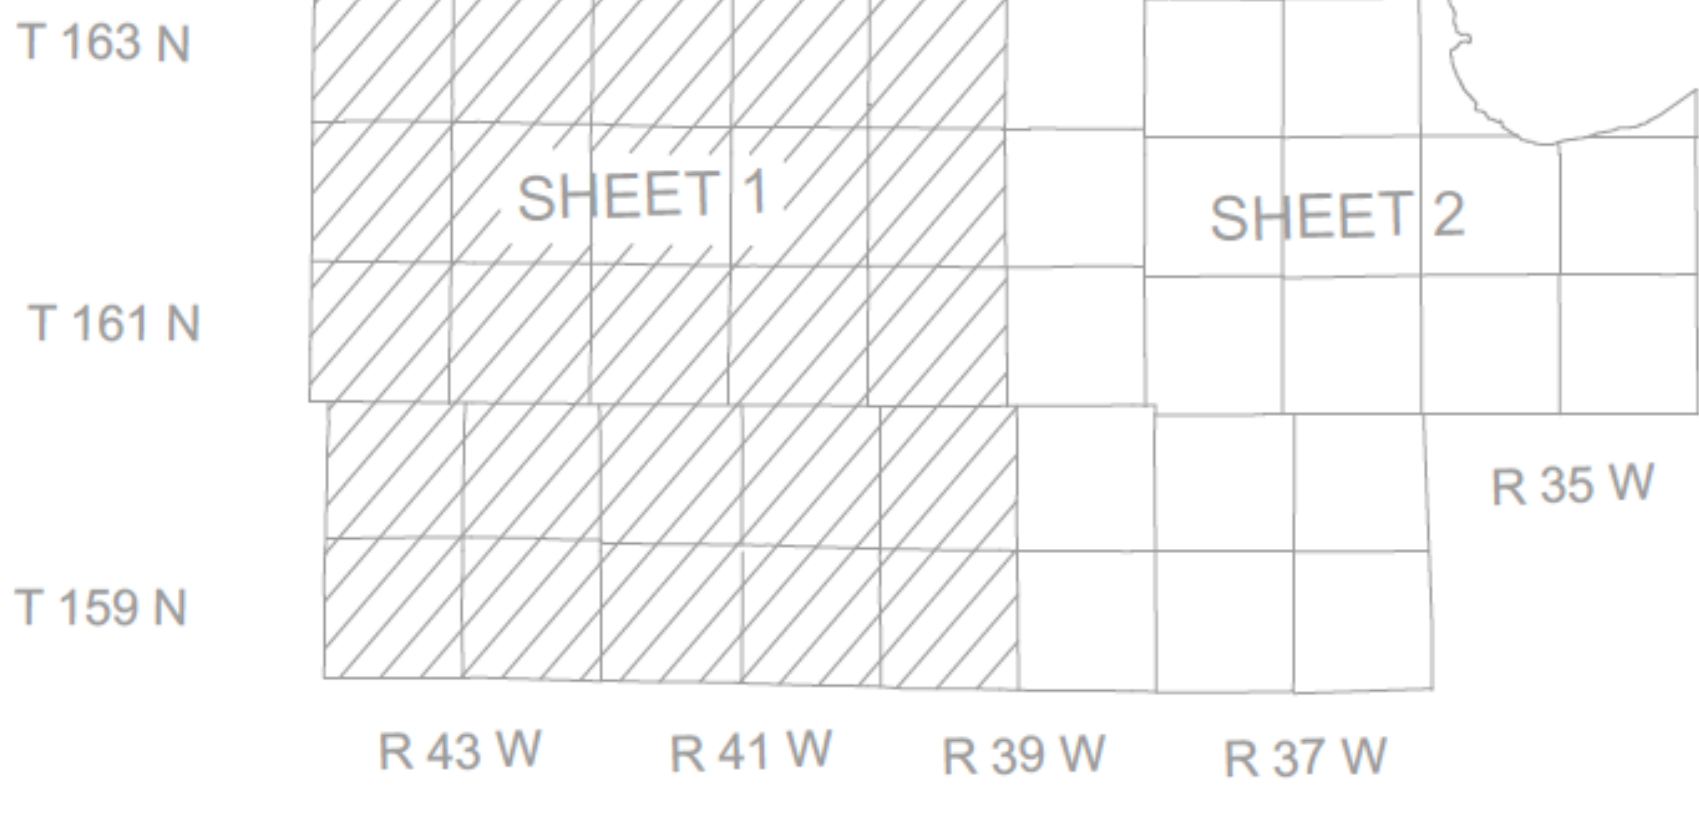

Date: 6/9/2026

ROSEAU COUNTY MINNESOTA

PREPARED BY:
DEPARTMENT OF TRANSPORTATION

Sheet 1 of 2

DESTROYED AND NOT FOUND SURVEY MARKS ARE NOT DISPLAYED

1. **GEODETIC MARKS BY TYPE:**
2. HARN
   - 3D
   - HORIZ
   - VERT
   - Un-positioned
   - OTHER